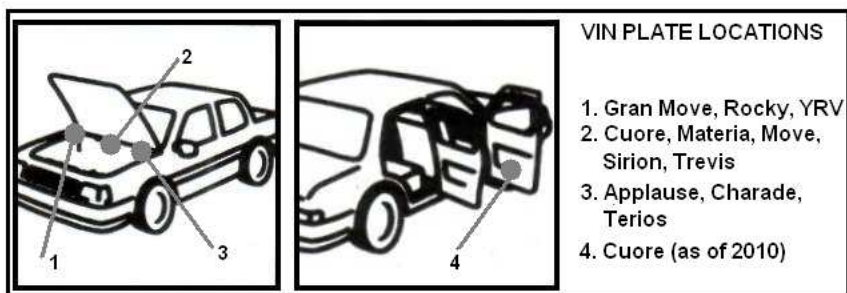

VIN

VIN PLATE DAIHATSU
PAINTCODE = S28