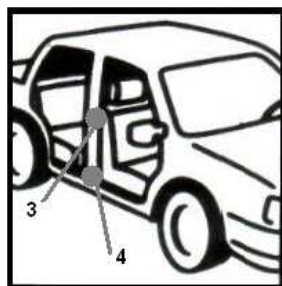

VIN

VIN PLATE LOCATIONS

1. Maverick
2. Cougar, Courier, Fiesta, Focus, Ka, Puma
3. Transit
4. C-Max, Fiesta, Focus, Fusion, Mondeo, S-Max, Street Ka
5. Ranger

Paintcode position until 1996

Passenger Cars
Ka - Fiesta - Puma - Escort -
Focus - Mondeo - Galaxy