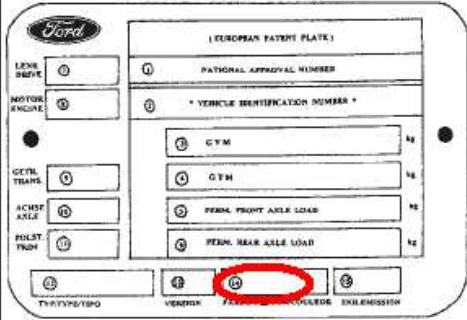

VIN

VIN PLATE LOCATIONS

1. Maverick
2. Cougar, Courier, Fiesta, Focus, Ka, Puma
3. Transit
4. C-Max, Fiesta, Focus, Fusion, Mondeo, S-Max, Street Ka
5. Ranger

Paintcode position until 1996

Passenger Cars
Ka - Fiesta - Puma - Escort -
Focus - Mondeo - Galaxy