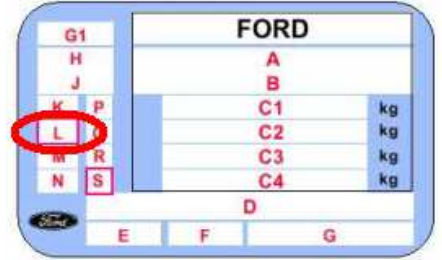

Light Truck Vehicles
Transit / V227

Paintcode position since 2001 (Light Trucks)