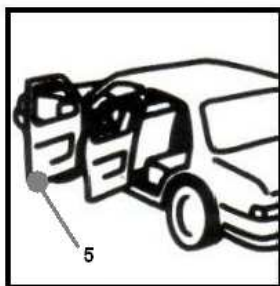

VIN

VIN PLATE LOCATIONS

1. Maverick
2. Cougar, Courier, Fiesta, Focus, Ka, Puma
3. Transit
4. C-Max, Fiesta, Focus, Fusion, Mondeo, S-Max, Street Ka
5. Ranger

Paintcode position until 1996

Passenger Cars
Ka - Fiesta - Puma - Escort -
Focus - Mondeo - Galaxy