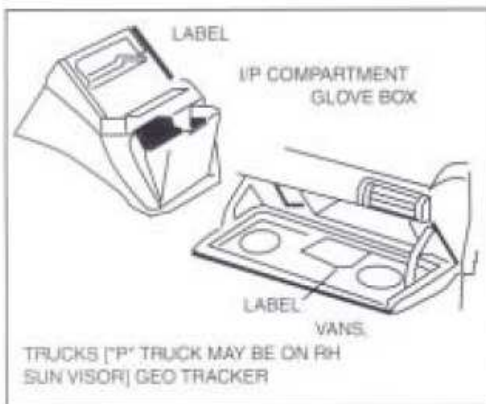

VIN Model Year ID 10th Character	Model Year
A	1980
B	1981
C	1982
D	1983
E	1984
F	1985
G	1986
H	1987
J	1988
K	1989
L	1990
M	1991
N	1992
P	1993
R	1994
S	1995
T	1996
V	1997
W	1998
X	1999
Y	2000
1	2001
2	2002
3	2003
4	2004
5	2005

2005 G.M. PASSENGER LIGHT TRUCK & MPV VIN SYSTEM

= PAINT CODE LOCATION

GENERAL MOTORS VEHICLE PAINT IDENTIFICATION AND LABEL LOCATIONS

OTHER:

- S/T TRUCK: Passenger door
- M/L VAN: Passenger door
- CORVETTE: Rear left storage compartment lid
- CATERA: Right side trunk area
CD storage compartment door
- CAMARO/FIREBIRD: Left door jam