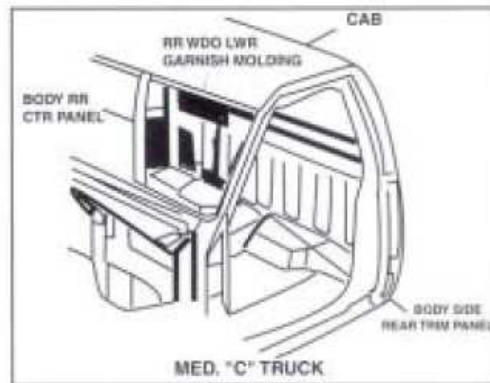

2005 G.M. PASSENGER LIGHT TRUCK & MPV VIN SYSTEM

= PAINT CODE LOCATION

GENERAL MOTORS VEHICLE PAINT IDENTIFICATION AND LABEL LOCATIONS

OTHER:

- S/T TRUCK: Passenger door
- M/L VAN: Passenger door
- CORVETTE: Rear left storage compartment lid
- CATERA: Right side trunk area
CD storage compartment door
- CAMARO/FIREBIRD: Left door jam