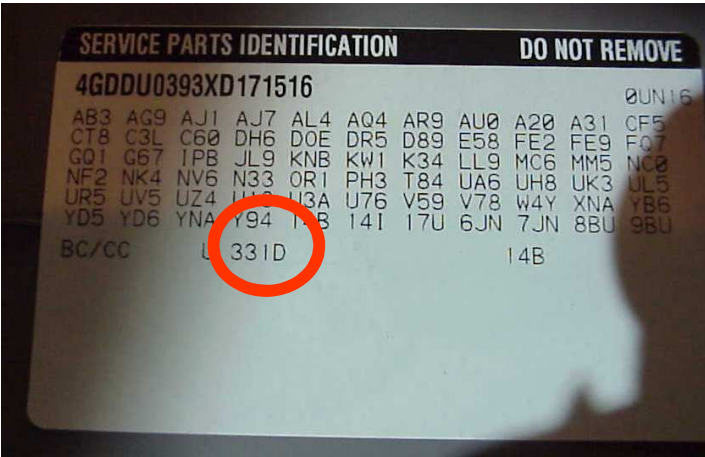

VIN PLATE GENERAL MOTORS
PAINTCODE = 331D