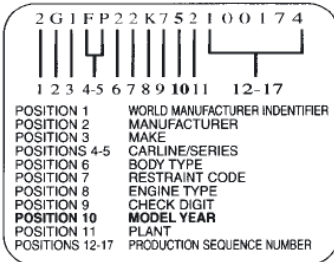

S Pick Up
Safari
Saturn
Savana
Seville
Sierra
Silverado
Sky
Solstice
Sonoma
SRX
STS
S10

Tahoe
Topkick
Torrent
Tracker
Trailblazer
Trans Sport
Vibe
XLR

VIN

VIN PLATE LOCATIONS

1. Trans Sport
2. Alero, Seville
3. Blazer, Corvette, Tahoe, Trailblazer
4. Trans Sport
5. Cadillac CTS

VINformation

2005 G.M. PASSENGER CAR VIN SYSTEM

1st Position of the VIN# (Vehicle Identification Number)

This digit breaks down the Country of Production for a vehicle sold in the U.S.A.

- 1=USA (Domestic Manufacturer)
- 2=Canada (All Manufacturers)
- 3=Mexico (All Manufacturers)
- 4=USA (Captive Imports and/or Joint Ventures)
- J= Japan (All Manufacturers)
- K=Korea (All Manufacturers)
- W=Germany (All Manufacturers)
- X=Former Soviet Union (All Manufacturers)

VIN Model Year ID 10th Character	Model Year
A	1980
B	1981
C	1982
D	1983
E	1984
F	1985
G	1986
H	1987
J	1988
K	1989
L	1990
M	1991
N	1992
P	1993
R	1994
S	1995
T	1996
V	1997
W	1998
X	1999
Y	2000
1	2001
2	2002
3	2003
4	2004
5	2005