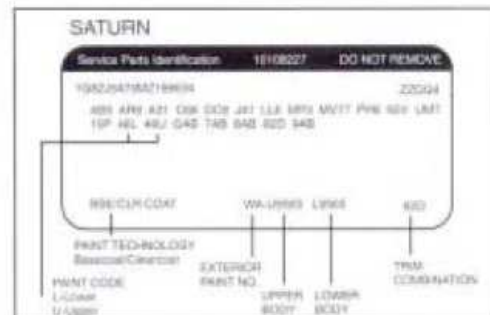

VIN Model Year ID 10th Character	Model Year
A	1980
B	1981
C	1982
D	1983
E	1984
F	1985
G	1986
H	1987
J	1988
K	1989
L	1990
M	1991
N	1992
P	1993
R	1994
S	1995
T	1996
V	1997
W	1998
X	1999
Y	2000
1	2001
2	2002
3	2003
4	2004
5	2005

2005 G.M. PASSENGER LIGHT TRUCK & MPV VIN SYSTEM

= PAINT CODE LOCATION

GENERAL MOTORS VEHICLE PAINT IDENTIFICATION AND LABEL LOCATIONS

OTHER:

- S/T TRUCK: Passenger door
- M/L VAN: Passenger door
- CORVETTE: Rear left storage compartment lid
- CATERA: Right side trunk area
CD storage compartment door
- CAMARO/FIREBIRD: Left door jam

VIN PLATE LOCATION
TRANS SPORT

VIN PLATE LOCATION
CADILLAC CTS

VIN PLATE GENERAL MOTORS
PAINTCODE = 331D

VIN PLATE GENERAL MOTORS
PAINTCODE = 200C + 220C (2 TONE)