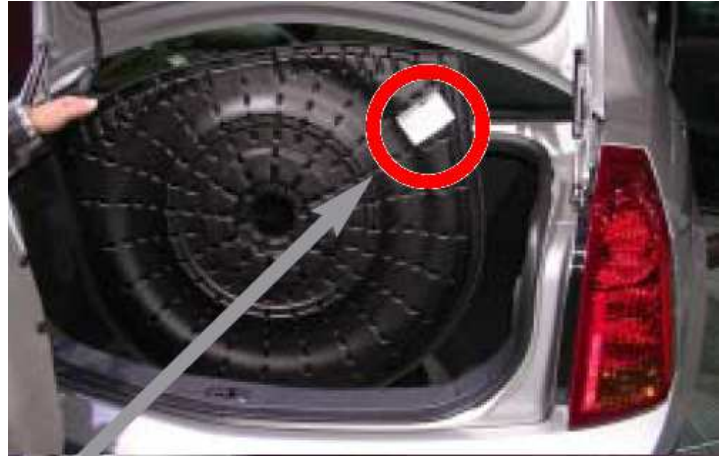

VIN PLATE LOCATION
CADILLAC CTS