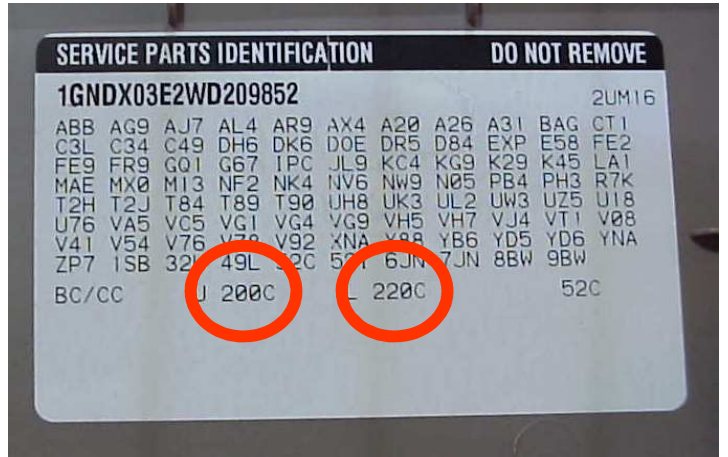

VIN PLATE GENERAL MOTORS
PAINTCODE = 200C + 220C (2 TONE)