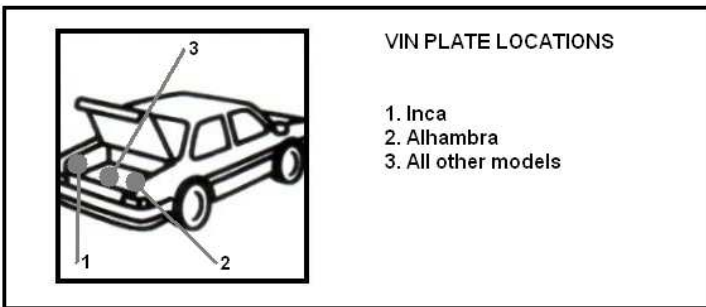

Malaga

Marbella

Terra

Toledo

VIN

**VIN PLATE LOCATION
SEAT**

**VIN PLATE SEAT
PAINTCODE = LS7N**