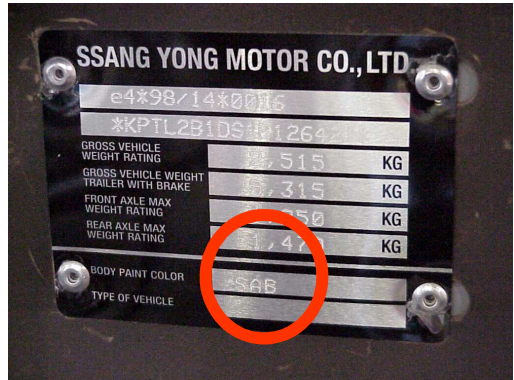

SSANGYONG

MODELS

Actyon
Chairman
Chairman W
Istana
Korando
Korando C
Korando Family

Kyron
Musso
Rexton
Rexton II
Rodius
Stavic

VIN

VIN PLATE LOCATIONS

1. Rexton
2. Korando, Musso
3. Actyon, Kryon, Rexton II, Rodius

**VIN PLATE LOCATION
REXTON**

**VIN PLATE SSANGYONG
PAINTCODE = SAB**