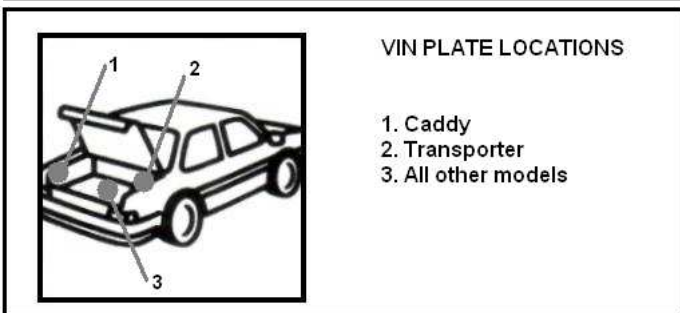

VIN

VIN PLATE LOCATION
VOLKSWAGEN