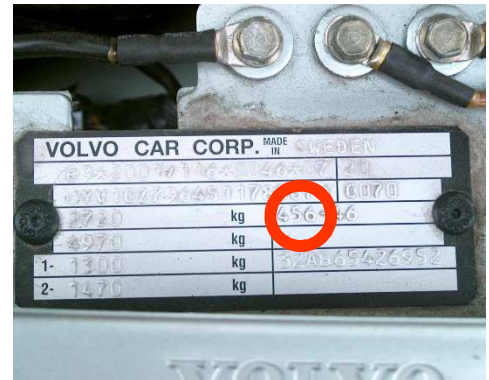

## VIN

**VIN PLATE LOCATIONS**

1. XC90, C70, S70, S80, V70
2. S40, V40, V70
3. S60
4. C30, S40, V50, V70, XC70

**VIN PLATE LOCATION**  
S40, XC90 (2011)

**VIN PLATE LOCATION**  
XC90

**VIN PLATE XC90**  
PAINTCODE = 456