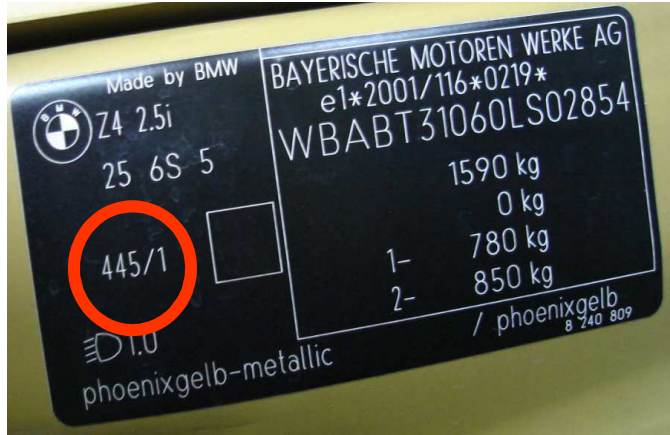

VIN

1

2

VIN PLATE LOCATIONS

- 1-Series, 3-Series, 5-Series, 7-Series, X1, X3, Z4
- 5 Gran Turismo, 6 Series, X5, X6
- 6-Series, X3, X5, Z4, All cabrios

VIN PLATE LOCATION
1, 3, 5, 7-SERIES, X3

VIN PLATE LOCATION
X5, Z4

VIN PLATE BMW
PAINTCODE = 445