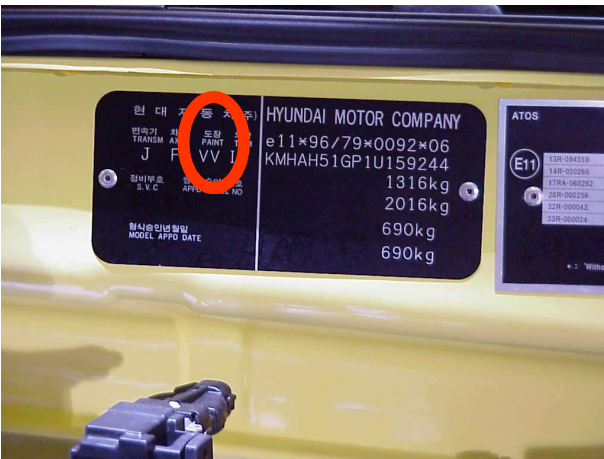

VIN PLATE LOCATION ATOS PRIME

PAINTCODE = VV