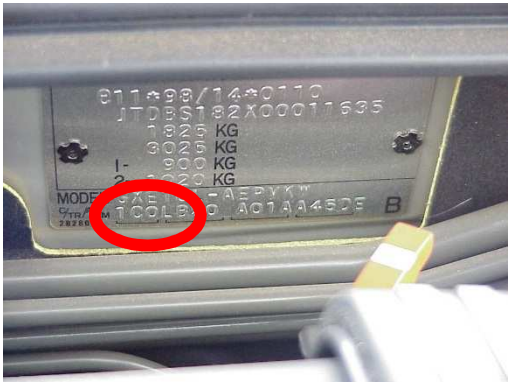

## VIN

**VIN PLATE LOCATIONS**

1. GS Series
2. IS Series
3. LS Series
4. RX Series
5. SC Series, RX Series
6. GS Series, IS Series

**VIN PLATE LOCATION  
GS SERIES**

**VIN PLATE LEXUS  
PAINTCODE = 1C0**